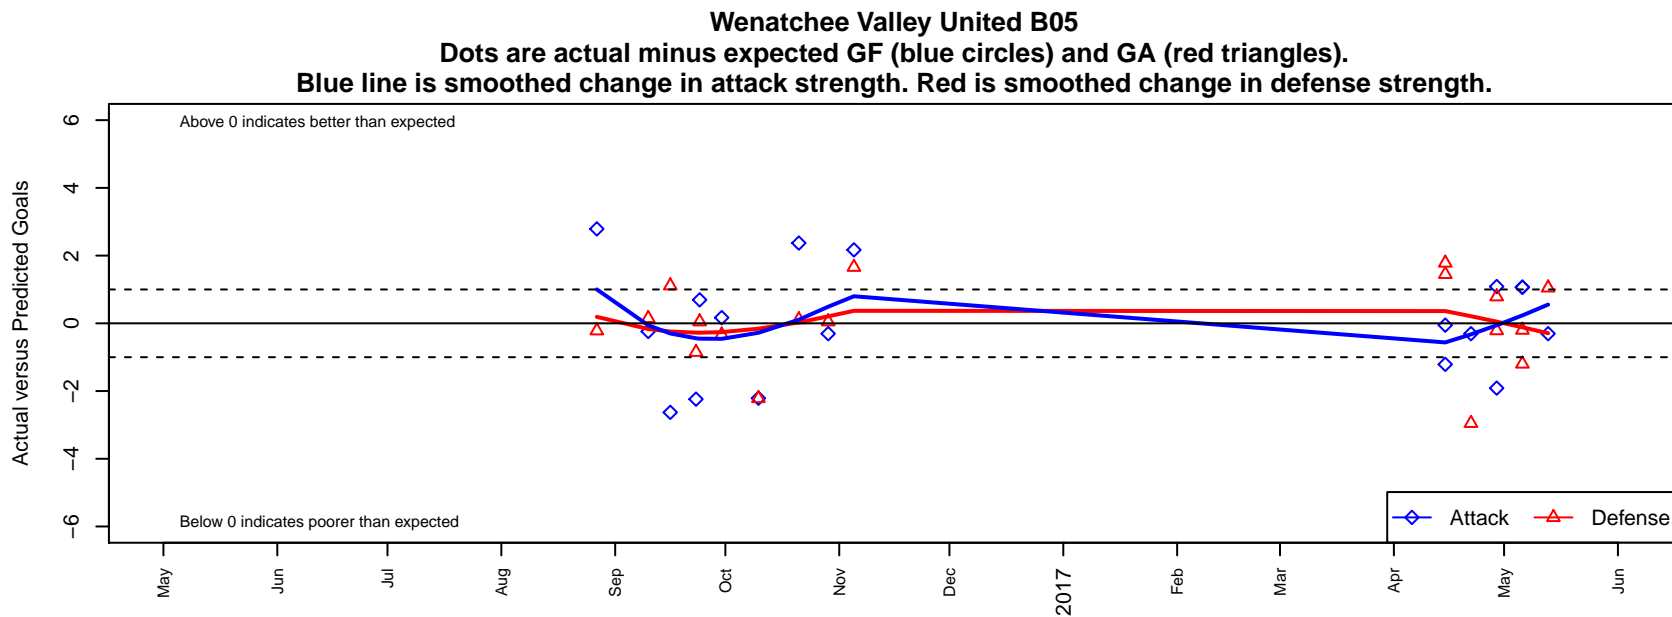

**attack and defense variance (black dot)
relative to other teams
and top 10 in region**

**attack and defense rating
relative to others at age
and all opponents in last 13 months**

Wenatchee Valley United B05

Wenatchee FC
Wenatchee, WA
B05 total strength=650
attack=0.98 defense=0.36
fall league = PSPL–Inland Copa 1 West U12
spr league = Spr PSPL–Inland Copa Classic U
notes= Jazmin 2016

alt names used:
WV UNITED SOCCER CLUB Jazmin
UNITED SC Jazmin
UNITED SC Jazmin

Venues played:
2016 PSPL–Inland Copa 1 West U12
2016 Spr PSPL–Inland Copa Classic U12